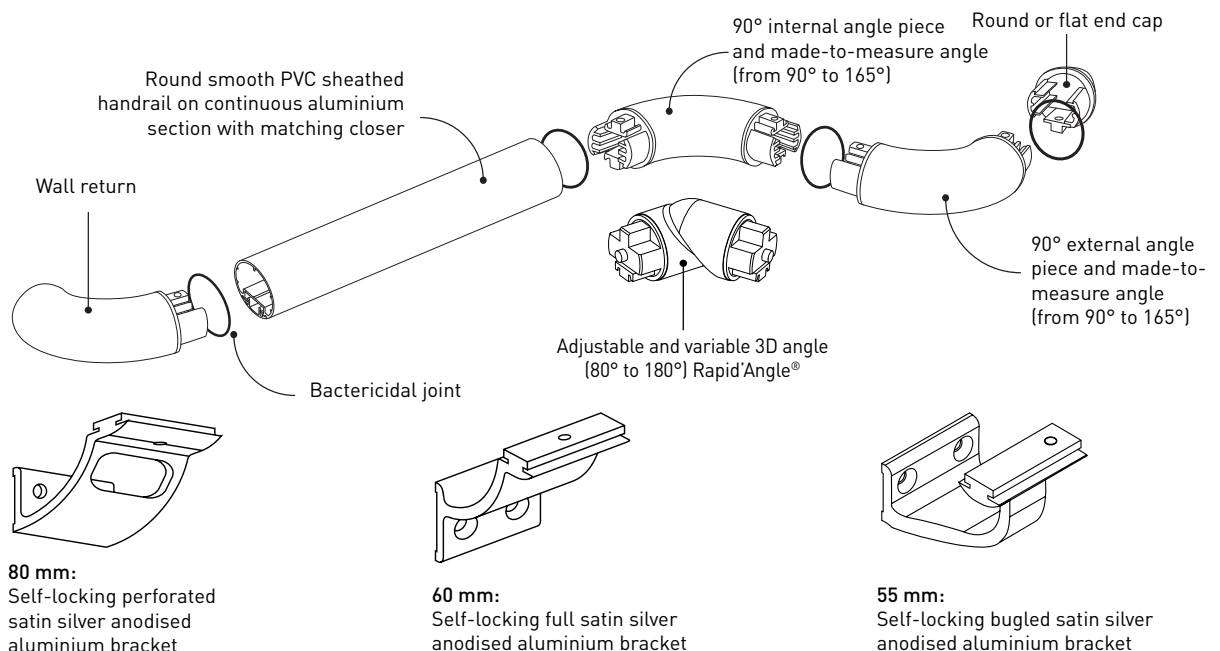

Specification and technical drawings can be downloaded from our website www.gerflor.com

Specification

• Description : Round handrail with antibacterial PVC sheath (Escort PVC sheathed as manufactured by Gerflor) with a diameter of 40 mm. The rail consists of an aluminium section covered by a sheath of smooth and antibacterial PVC achieving Bs2d0 fire rating with solid colour. A protective film is specified to minimise cleaning before acceptance. The section comprises a groove into which brackets, accessories and matching closer slide and lock. Perforated brackets are curved, 40 mm deep and made of satin silver anodised aluminium. Overall projection and depth are 80 mm. Accessories made of smooth antibacterial PVC (wall returns, round or flat end caps external and internal 90° angle pieces or made-to-measure from 90 to 165°), and supplied with bactericidal joints, are fitted on the section and fixed with locking screws. All technical solutions are available to ensure continuity around corners (90° or made-to-measure), in staircases (slope link or 3-way "universal joint" rotation angle -Rapid'Angle as manufactured by Gerflor-), across service

Escort
31 colours

Description

- Model: Escort round PVC-sheathed handrail
- Diameter: 40 mm
- Length: 4 m
- Overall projection: 80 mm
- Stand-off from wall: 40 mm
- Material: Antibacterial and Bs2d0 fire-rated PVC, solid colour, on continuous aluminium section, bactericidal joints
- Fixing components: 2-point self-locking perforated brackets, satin silver anodised aluminium finish, screwed to wall at 1.20 m centres (0.80 m centres in heavy traffic areas and on light partitions like plasterboard)
- Colours: 31 standard