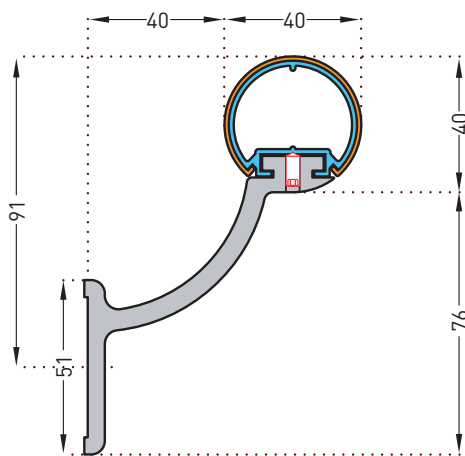

• Colour: selected by architects from manufacturer's standard range
 • Installation method: upper edge of section 0.90 m max. above floor level. Fixes to 2-point self-locking perforated aluminium brackets at 1.20 m centres (0.80 m centres in heavy traffic areas and on light partitions like plasterboard). Wall returns, end caps and angles to be fixed with 2.5 mm Allen clamping screws.

Escort
31 colours

Description

- Model: Escort round PVC-sheathed handrail
- Diameter: 40 mm
- Length: 4 m
- Overall projection: 80 mm
- Stand-off from wall: 40 mm
- Material: Antibacterial and Bs2d0 fire-rated PVC, solid colour, on continuous aluminium section, bactericidal joints
- Fixing components: 2-point self-locking perforated brackets, satin silver anodised aluminium finish, screwed to wall at 1.20 m centres (0.80 m centres in heavy traffic areas and on light partitions like plasterboard)
- Colours: 31 standard