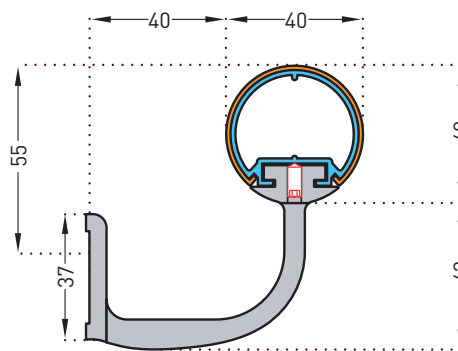

Specification and technical drawings can be downloaded from our website www.gerflor.com

Specification

• Description : Round handrail with antibacterial PVC sheath (Escort PVC sheathed as manufactured by Gerflor) with a diameter of 40 mm. The rail consists of an aluminium section covered by a sheath of smooth and antibacterial PVC achieving Bs2d0 fire rating with solid colour. A protective film is specified to minimise cleaning before acceptance. The section comprises a groove into which brackets, accessories and matching closer slide and lock. Perforated brackets are curved, 40 mm deep and made of satin silver anodised aluminium. Overall projection and depth are 80 mm. Accessories made of smooth antibacterial PVC (wall returns, round or flat end caps external and internal 90° angle pieces or made-to-measure from 90 to 165°), and supplied with bactericidal joints, are fitted on the section and fixed with locking screws. All technical solutions are available to ensure continuity around corners (90° or made-to-measure), in staircases (slope link or 3-way "universal joint" rotation angle -Rapid'Angle as manufactured by Gerflor-), across service

Escort
31 colours

Description

- Model: Escort round PVC-sheathed handrail
- Diameter: 40 mm
- Length: 4 m
- Overall projection: 80 mm
- Stand-off from wall: 40 mm
- Material: Antibacterial and Bs2d0 fire-rated PVC, solid colour, on continuous aluminium section, bactericidal joints
- Fixing components: 2-point self-locking perforated brackets, satin silver anodised aluminium finish, screwed to wall at 1.20 m centres (0.80 m centres in heavy traffic areas and on light partitions like plasterboard)
- Colours: 31 standard

60 mm:
Self-locking full satin silver anodised aluminium bracket

55 mm:
Self-locking bugled satin silver anodised aluminium bracket

Matching closer