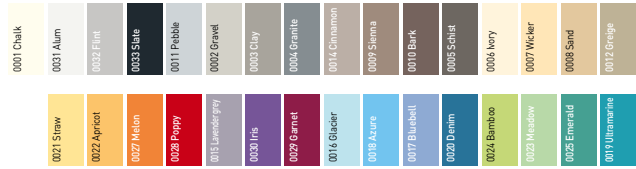

Escort
31 colours

Description

- Model: Escort round PVC-sheathed handrail
- Diameter: 40 mm
- Length: 4 m
- Overall projection: 80 mm
- Stand-off from wall: 40 mm
- Material: Antibacterial and Bs2d0 fire-rated PVC, solid colour, on continuous aluminium section, bactericidal joints
- Fixing components: 2-point self-locking perforated brackets, satin silver anodised aluminium finish, screwed to wall at 1.20 m centres (0.80 m centres in heavy traffic areas and on light partitions like plasterboard)
- Colours: 31 standard