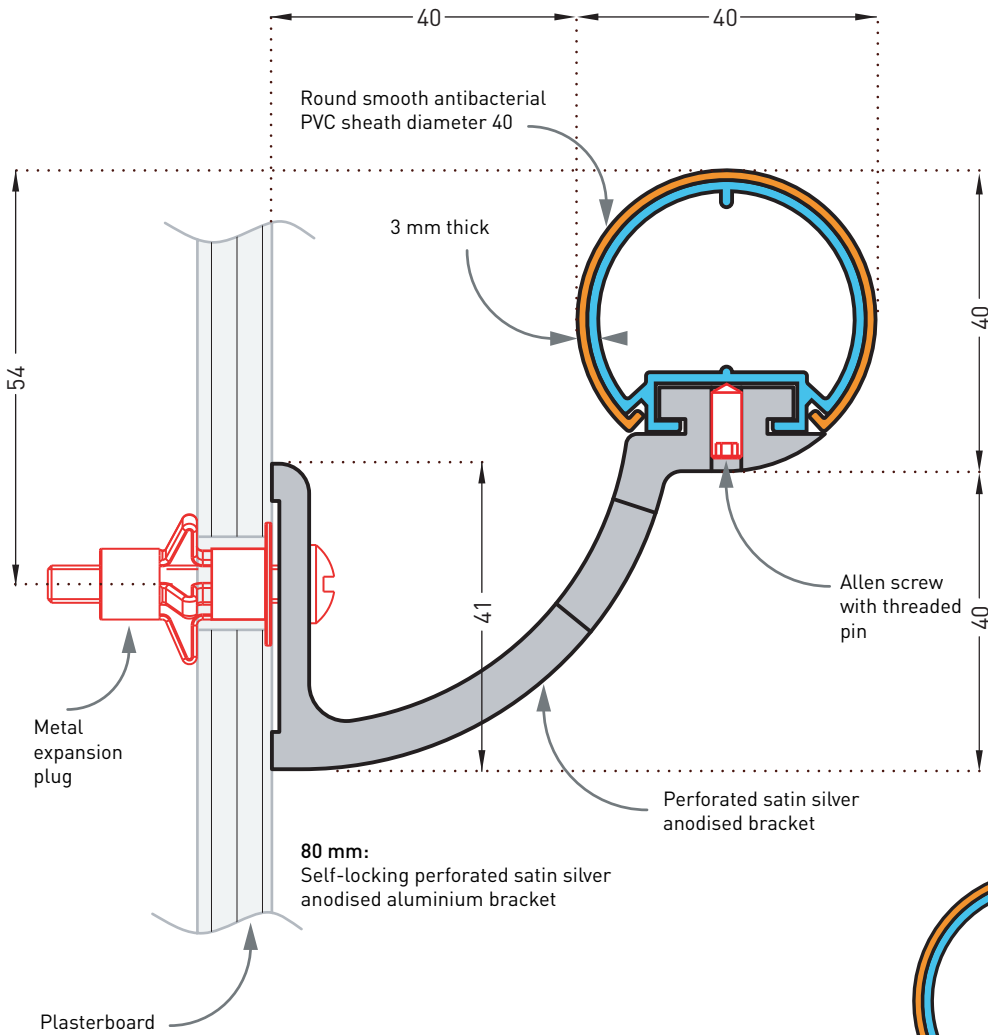

Specification and technical drawings can be downloaded from our website www.gerflor.com

Specification

• Description : Round handrail with antibacterial PVC sheath (Escort PVC sheathed as manufactured by Gerflor) with a diameter of 40 mm. The rail consists of an aluminium section covered by a sheath of smooth and antibacterial PVC achieving Bs2d0 fire rating with solid colour. A protective film is specified to minimise cleaning before acceptance. The section comprises a groove into which brackets, accessories and matching closer slide and lock. Perforated brackets are curved, 40 mm deep and made of satin silver anodised aluminium. Overall projection and depth are 80 mm. Accessories made of smooth antibacterial PVC (wall returns, round or flat end caps external and internal 90° angle pieces or made-to-measure from 90 to 165°), and supplied with bactericidal joints, are fitted on the section and fixed with locking screws. All technical solutions are available to ensure continuity around corners (90° or made-to-measure), in staircases (slope link or 3-way "universal joint" rotation angle -Rapid'Angle as manufactured by Gerflor-), across service

Escort
31 colours

Description

- Model: Escort round PVC-sheathed handrail
- Diameter: 40 mm
- Length: 4 m
- Overall projection: 80 mm
- Stand-off from wall: 40 mm
- Material: Antibacterial and Bs2d0 fire-rated PVC, solid colour, on continuous aluminium section, bactericidal joints
- Fixing components: 2-point self-locking perforated brackets, satin silver anodised aluminium finish, screwed to wall at 1.20 m centres (0.80 m centres in heavy traffic areas and on light partitions like plasterboard)
- Colours: 31 standard