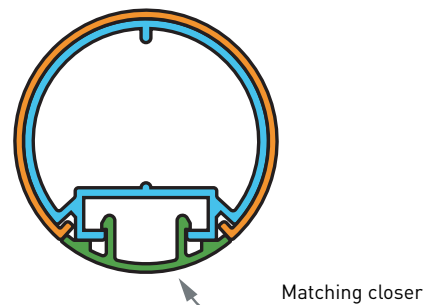

Specification and technical drawings can be downloaded from our website www.gerflor.com

Specification

• Description : Round handrail with antibacterial PVC sheath (Escort PVC sheathed as manufactured by Gerflor) with a diameter of 40 mm. The rail consists of an aluminium section covered by a sheath of smooth and antibacterial PVC achieving Bs2d0 fire rating with solid colour. A protective film is specified to minimise cleaning before acceptance. The section comprises a groove into which brackets, accessories and matching closer slide and lock. Perforated brackets are curved, 40 mm deep and made of satin silver anodised aluminium. Overall projection and depth are 80 mm. Accessories made of smooth antibacterial PVC (wall returns, round or flat end caps external and internal 90° angle pieces or made-to-measure from 90 to 165°), and supplied with bactericidal joints, are fitted on the section and fixed with locking screws. All technical solutions are available to ensure continuity around corners (90° or made-to-measure), in staircases (slope link or 3-way "universal joint" rotation angle -Rapid'Angle as manufactured by Gerflor-), across service

Escort
31 colours

Description

- Model: Escort round PVC-sheathed handrail
- Diameter: 40 mm
- Length: 4 m
- Overall projection: 80 mm
- Stand-off from wall: 40 mm
- Material: Antibacterial and Bs2d0 fire-rated PVC, solid colour, on continuous aluminium section, bactericidal joints
- Fixing components: 2-point self-locking perforated brackets, satin silver anodised aluminium finish, screwed to wall at 1.20 m centres (0.80 m centres in heavy traffic areas and on light partitions like plasterboard)
- Colours: 31 standard

60 mm:
Self-locking full satin silver anodised aluminium bracket

55 mm:
Self-locking bugled satin silver anodised aluminium bracket

Matching closer